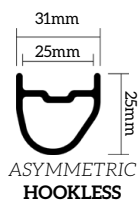

Also available in black