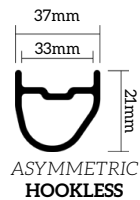

27,5"/29" FSL 4 E-BIKE
2220gr

MSRP 645€ (pair)