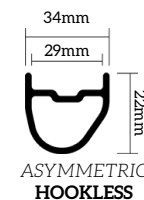

Also available in black

**CARBON SL**

CARBON

29" EVO 4 SP  
1330gr

MSRP 1.590€ (pair)

**CARBON ZERO**

CARBON

NEW HUB