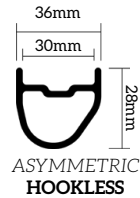

## FLASH CARBON

CARBON NEW HUB

27,5"/29" FSL 4 E-BIKE  
1910gr

MSRP 1.285€ (pair)