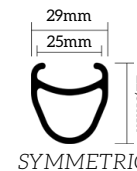

Note: The weights indicated are reference values.